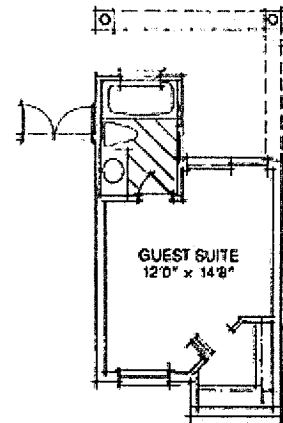

**Model C**

Air-Conditioned Space	1,721 Sq. Ft.
Covered Terrace	70 Sq. Ft.
Garage	462 Sq. Ft.
<b>Total</b>	<b>2,253 Sq. Ft.</b>

**Standard Cabana C1**

Air-Conditioned Space	249 Sq. Ft.
-----------------------	-------------

**Model C2**

Air-Conditioned Space	251 Sq. Ft.
Covered Terrace	80 Sq. Ft.

**Model C3**

Air-Conditioned Space	451 Sq. Ft.
-----------------------	-------------

**BRIDGEGATE - MODEL C**