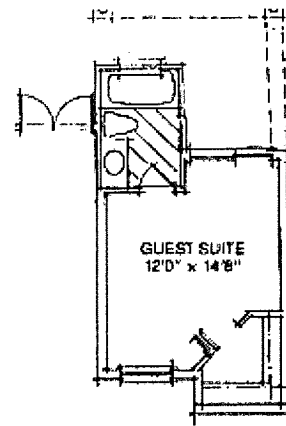

Model C

Air-Conditioned Space	1,721 Sq. Ft.
Covered Terrace	70 Sq. Ft.
Garage	462 Sq. Ft.
Total	2,253 Sq. Ft.

Standard Cabana C1

Air-Conditioned Space	249 Sq. Ft.
-----------------------	-------------

Model C2

Air-Conditioned Space	251 Sq. Ft.
Covered Terrace	80 Sq. Ft.

Model C3

Air-Conditioned Space	451 Sq. Ft.
-----------------------	-------------

LONGSHORE - MODEL C